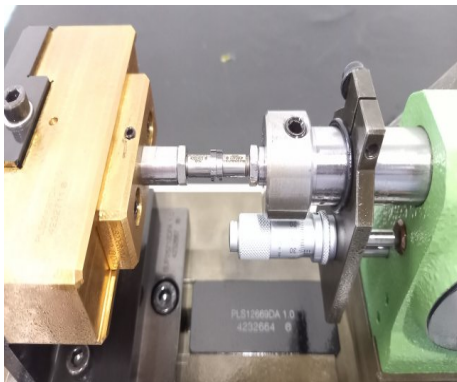

SCHMIDT PLS12669DA 1.0

Kind : Mechanical press
Brand : SCHMIDT
Model : PLS12669DA 1.0
Stock Nr : T13814

TECHNICAL DETAILS

- See photos