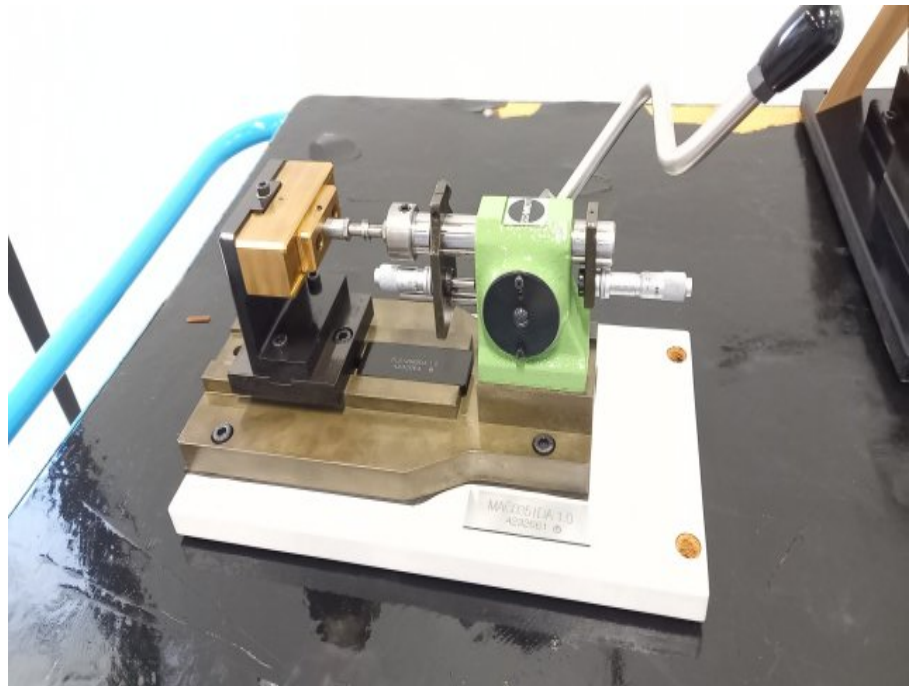

SCHMIDT PLS12669DA 1.0

Kind : Mechanical press
Brand : SCHMIDT
Model : PLS12669DA 1.0
Stock Nr : T13814

TECHNICAL DETAILS

- See photos