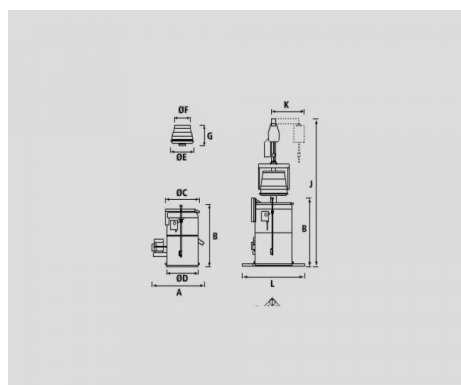

ARYMA 1,5 L

Kind : Drying machine

Brand : ARYMA

Model : 1,5 L

Year : 2005

Serial Nr: 446

Stock Nr : 5683P

TECHNICAL DETAILS

See drawing enclosed

- capacity A : 425 [mm]
- capacity B : 490 [mm]
- capacity C : 265 [mm]
- capacity D : 235 [mm]
- capacity E : 175 [mm]
- capacity F : 120 [mm]
- capacity G : 170 [mm]
- motor : 0.16 [CV]
- machine speed : 3100 [rpm]
- permissible load : 1.5 [kg]
- weight : 20 [kg]
- Voltage : 400 [V]

EQUIPMENT

- a cover
- a mechanical brake
- an electric general switch

New machine.