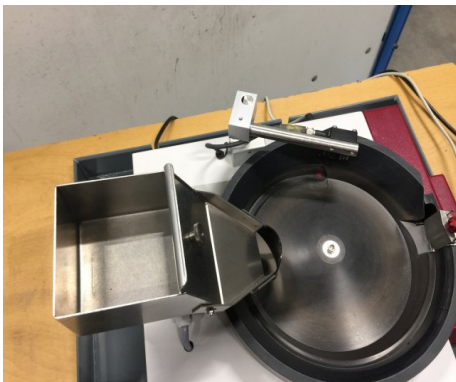

## ATEC CYL Macount

**Kind :** Counting machine  
**Brand :** ATEC CYL  
**Model :** Macount  
**Year :** 2003  
**Serial Nr:** M0534  
**Stock Nr :** P1967

### TECHNICAL DETAILS

- voltage : 230 [V]
- dimensions : 550 x 450 x 400 [mm]
- weight : 40 [kg]