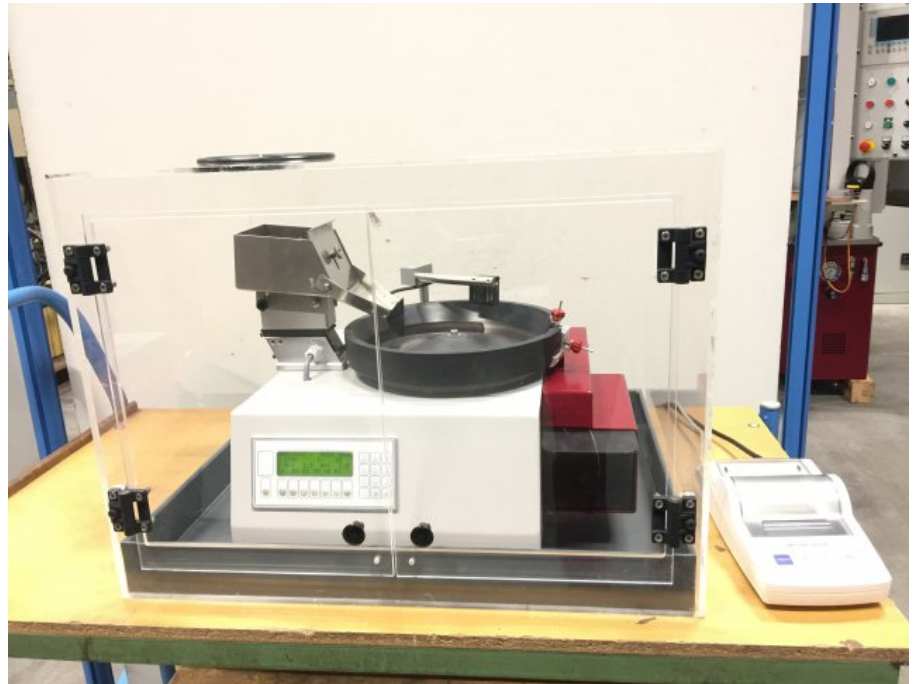

## ATEC CYL Macount

**Kind :** Counting machine  
**Brand :** ATEC CYL  
**Model :** Macount  
**Year :** 2003  
**Serial Nr:** M0534  
**Stock Nr :** P1967

### TECHNICAL DETAILS

- voltage : 230 [V]
- dimensions : 550 x 450 x 400 [mm]
- weight : 40 [kg]